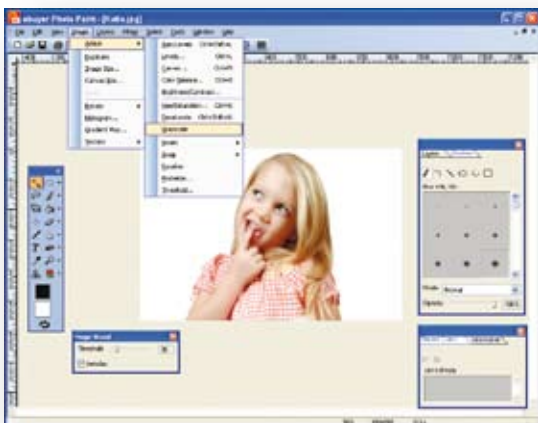

Licenses Included

Includes 2 licenses for your personal commercial use (allowing installation of a desktop PC and a notebook). Includes Unlimited license for home-based, non-commercial family use.

* Free 5GB 6 Month Diino Account (worth £23.95). After 6 months, upgrade for a fee, or continue to use Diino for free indefinitely with 2GB of storage. Diino will not automatically delete your data, you simply choose which files to delete until you are under the 2GB limit.

Minimum System requirements - ebuyer Photo Paint

Operating System: Windows 98 SE/ME/2000/XP/2003/Vista Processor: Pentium class or higher recommended Hard disc: 100MB hard disk space RAM: 64MB RAM Other: Internet explorer 5.01, CD-ROM drive

Minimum system requirements - Diino | My Internet Desktop

Windows 98/ 2000/ ME/ XP (32 bits) or Vista (32 bits), Processor: PC with sufficient processor and RAM to run operating system efficiently, CD-ROM drive, VGA monitor, mouse or equivalent pointing device, Internet connection (Broadband recommended), Web browser for "DiinoWeb" personal website access

ebuyer Photo Paint ©2007 APS Ltd. All rights reserved worldwide. All trademarks are property of their respective holders. Features are subject to change without notice.

Diino | My Internet Desktop ©2007 Bytek Systems AB. All rights reserved worldwide. Diino and Diino logo are trademark of Bytek Systems AB, registered in Sweden and other countries. Other product names and company names mentioned herein may be trademarks of their respective holders.